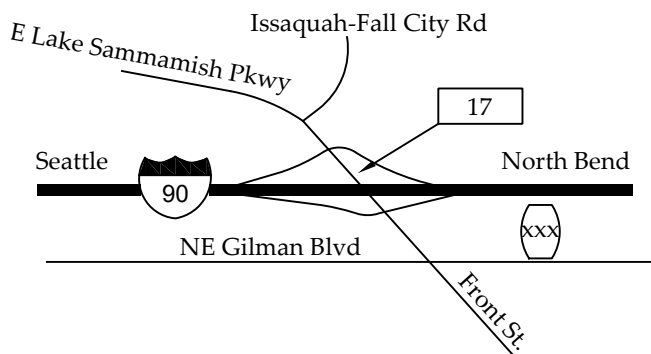

Location:

Triple X Rootbeer Drive-in
98 NE Gilman Drive, Issaquah
<http://www.triplexrootbeer.com/>
Conveniently located just off
of I-90 at exit #17

Ducati Ferrari Moto Guzzi Fiat Piaggio

Fiat Piaggio Lamborghini Vespa Lancia Maserati Alfa Romeo Aprilia de Tomaso